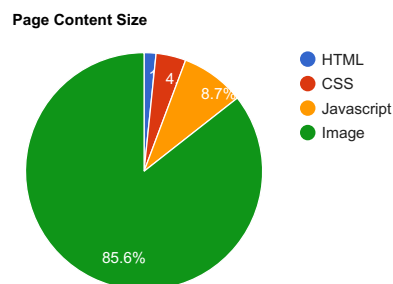

## Frames

Importance ★★★★★ **Webpage has no frames.**  
Easy to Solve Frames can cause problems with search engines to index the content of the frames. Try to avoid frames anytime possible, and if you use them also use the NoFrames tag.

## Content Size

Importance ★★★★★ **Total content size is greater than 1 MB (2.41 MB).**  
Good to Solve Two of the main reasons for an increase in page size are images and JavaScript files. Page size affects the speed of your website. Try to keep your page size below 250 KB, and definitely below 1 MB.

## Page Content Size

40 KB	HTML
100.5 KB	CSS
214.7 KB	Javascript
2.06 MB	Image

TOTAL  
**2.41 MB**  
content size